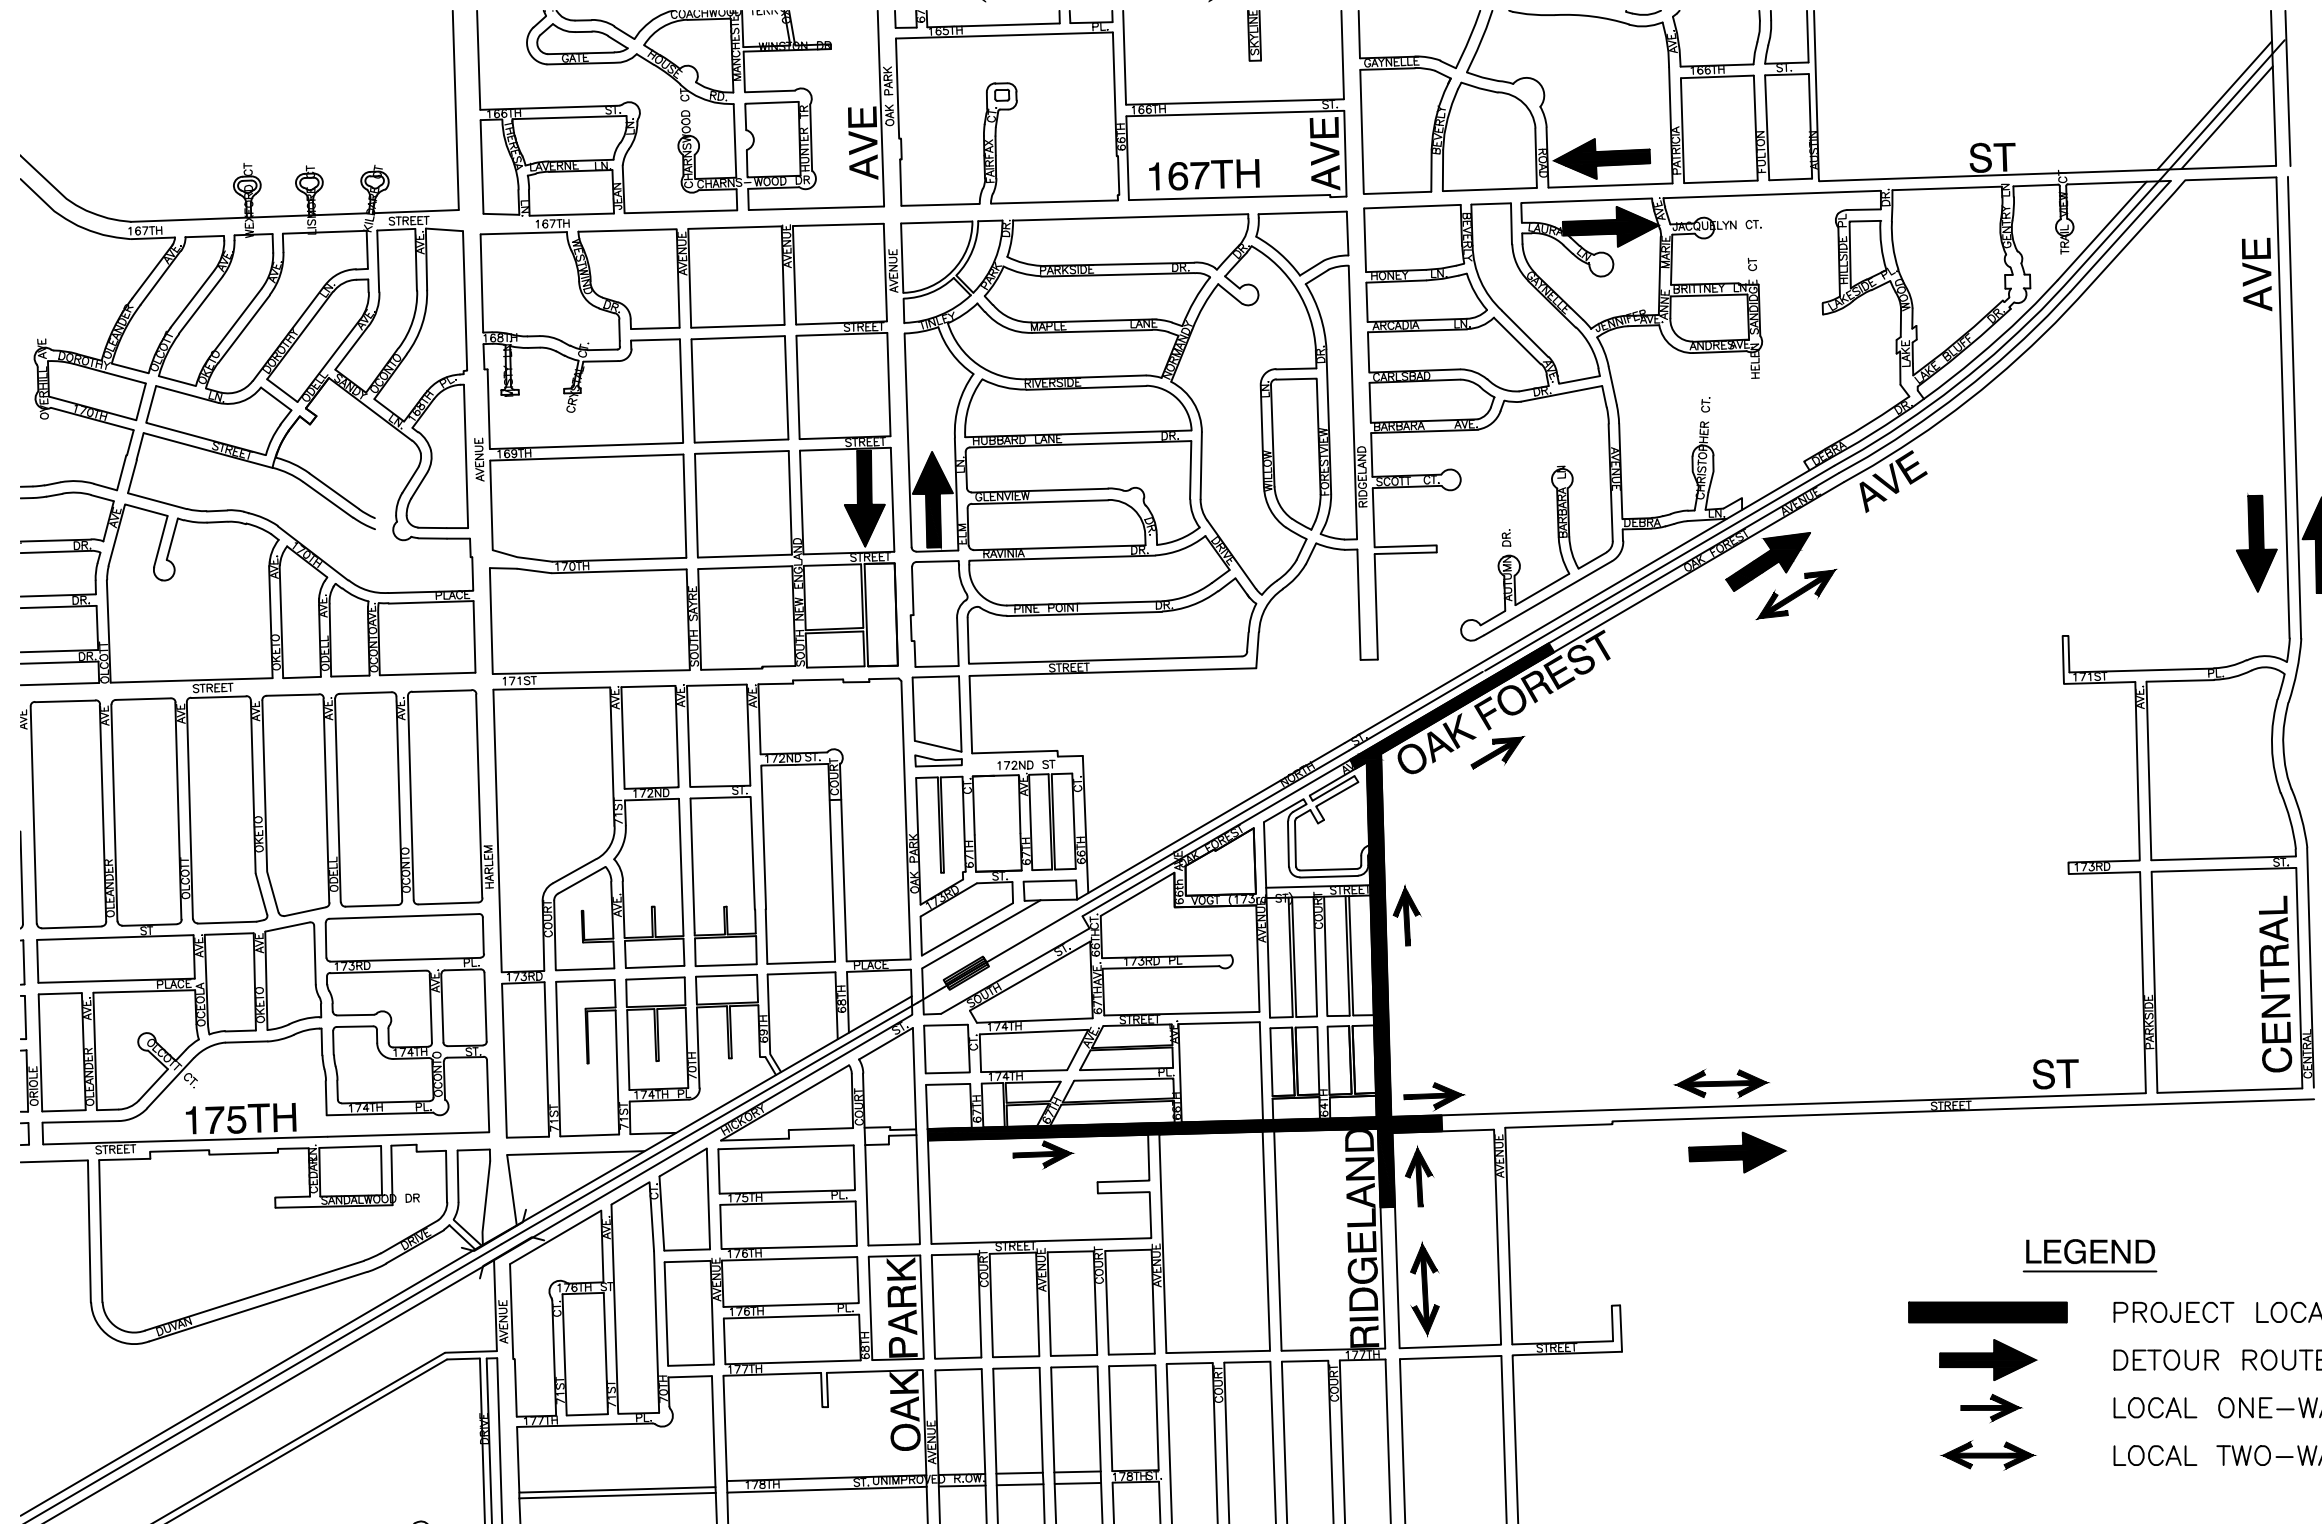

# VILLAGE OF TINLEY PARK, ILLINOIS

175TH STREET (FAU 1618) - OAK PARK AVE. TO RIDGELAND AVE.

RIDGELAND AVENUE (FAU 2780) - 175TH ST. TO OAK FOREST AVE.

OAK FOREST AVENUE (FAU 3600) - RIDGELAND AVE TO 1000' EAST

## LEGEND

-  PROJECT LOCATION
-  DETOUR ROUTE STREET
-  LOCAL ONE-WAY TRAFFIC
-  LOCAL TWO-WAY TRAFFIC

**DETOUR ROUTE**