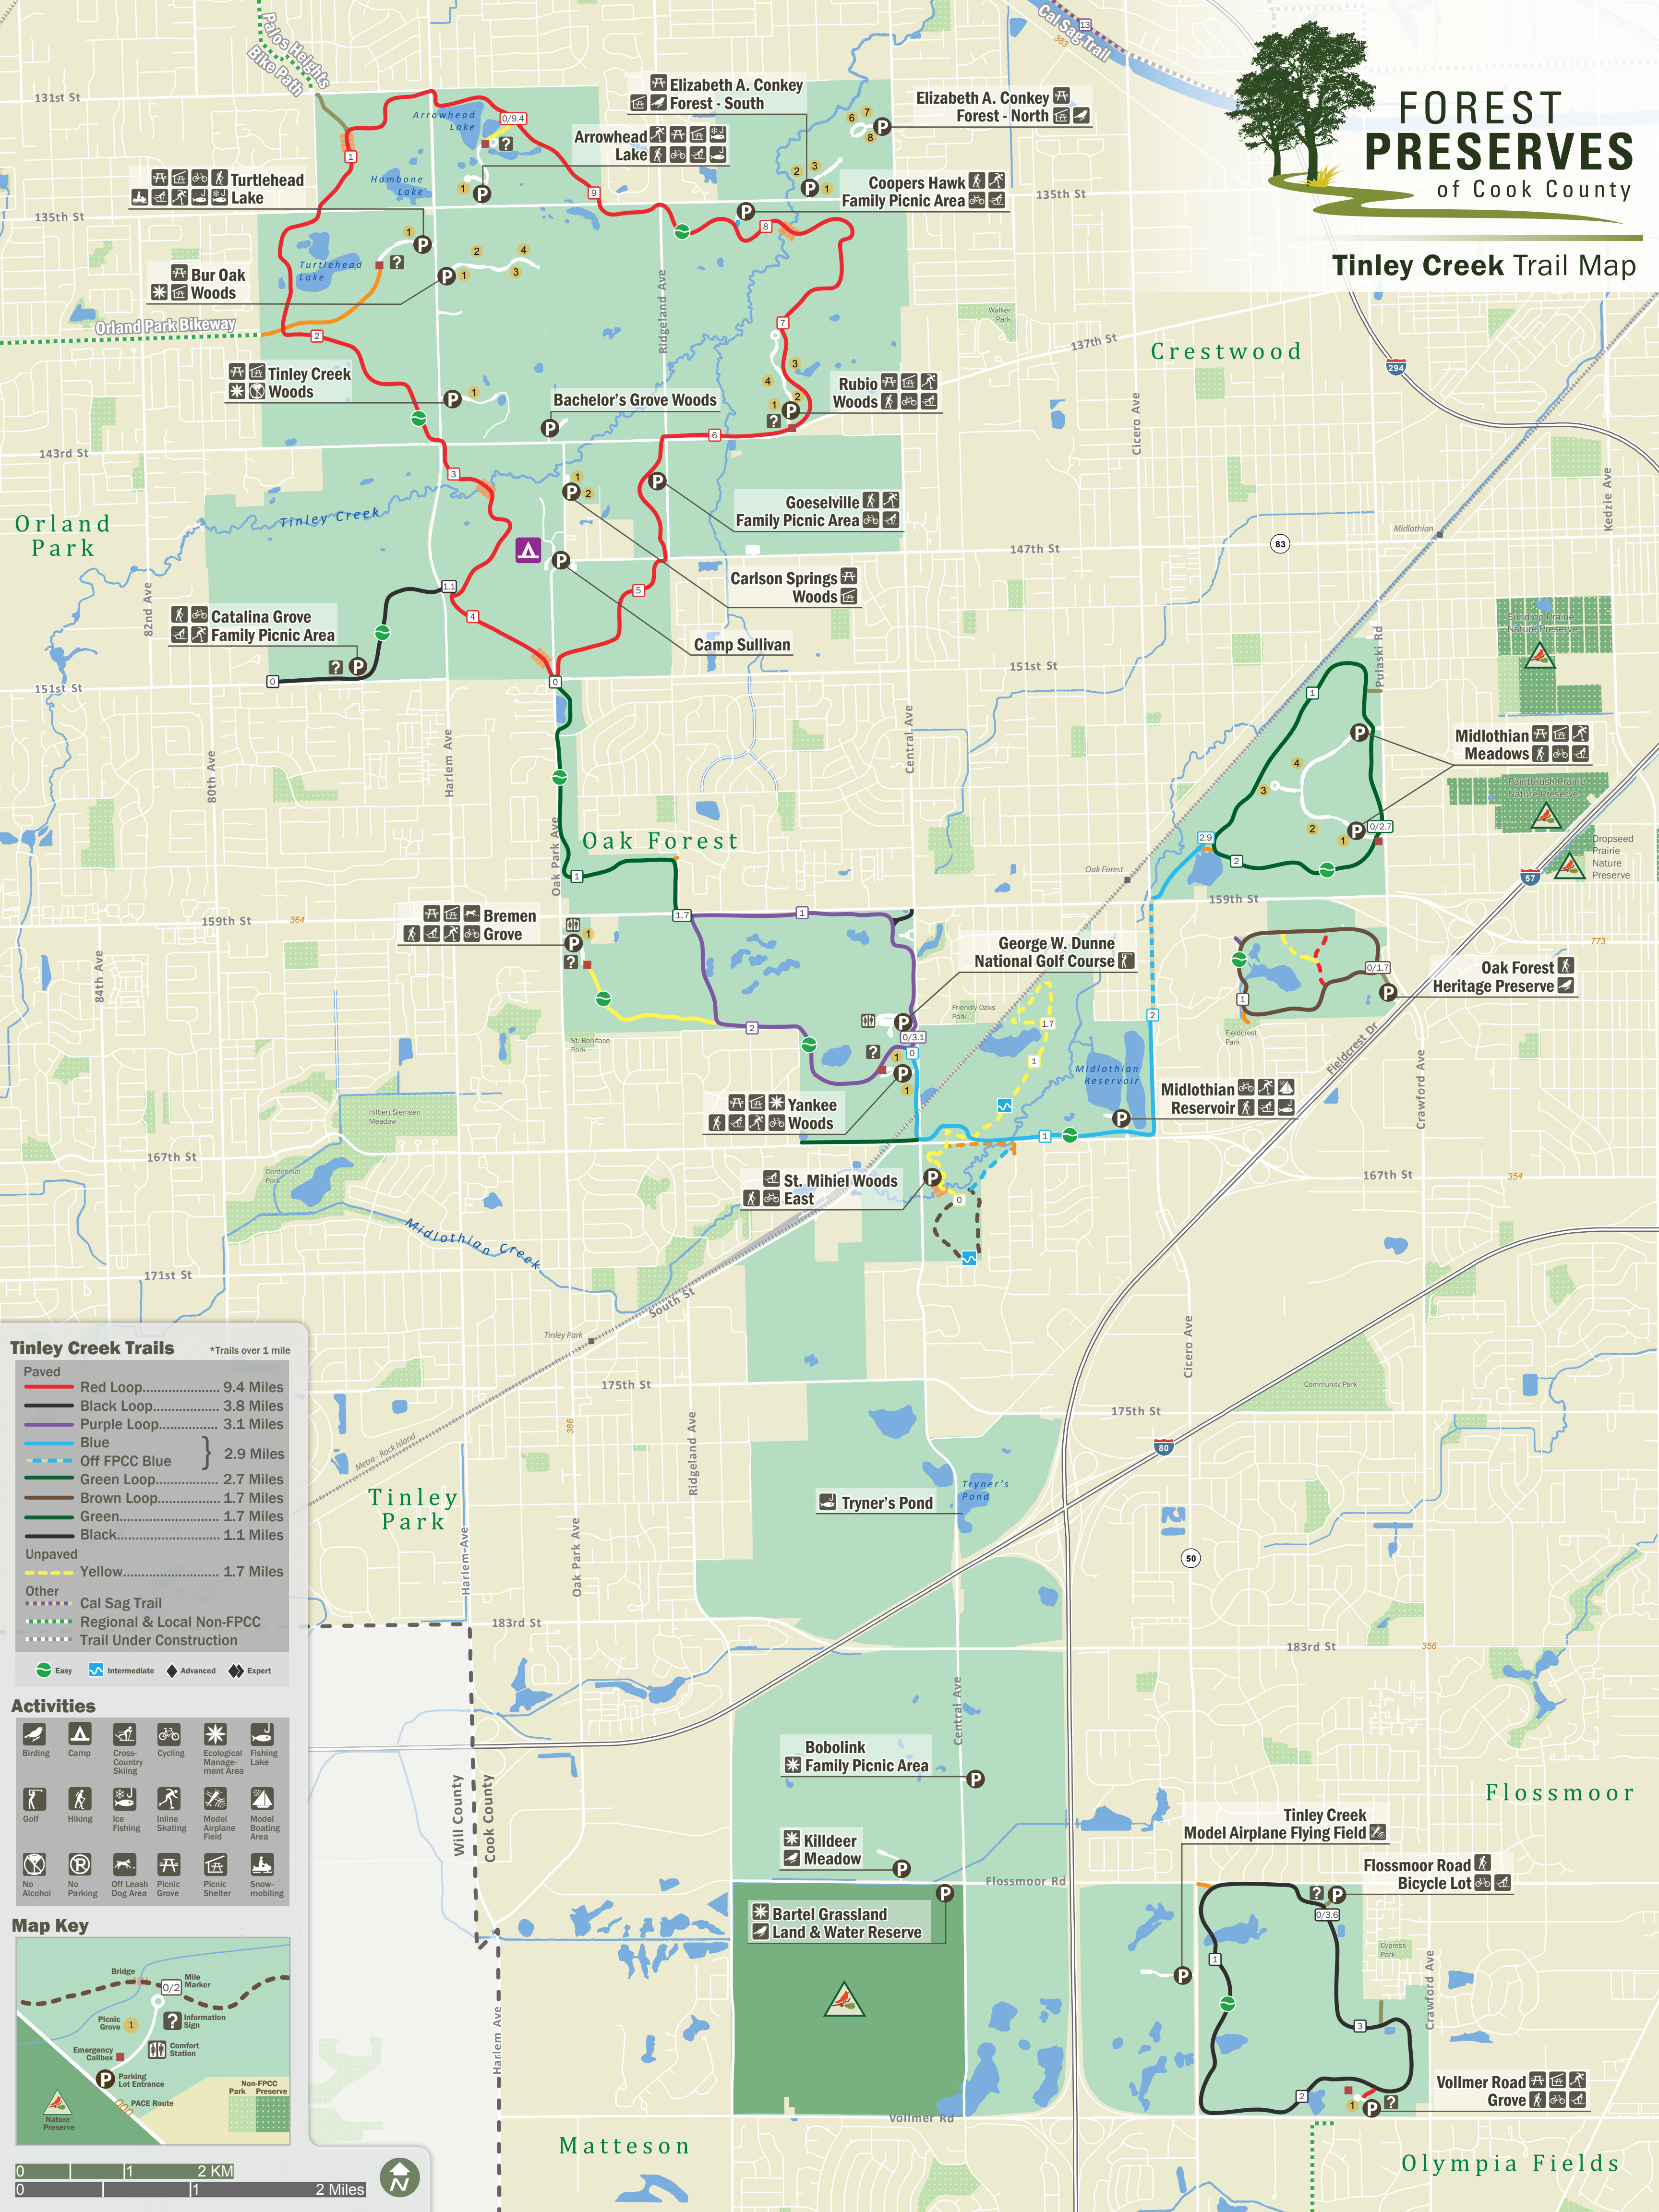

# FOREST PRESERVES of Cook County

## Tinley Creek Trail Map

**Tinley Creek Trails** \*Trails over 1 mile

<b>Paved</b>		
Red Loop	9.4 Miles	
Black Loop	3.8 Miles	
Purple Loop	3.1 Miles	
Blue	2.9 Miles	}
Off FPCC Blue		
Green Loop	2.7 Miles	
Brown Loop	1.7 Miles	
Green	1.7 Miles	
Black	1.1 Miles	
<b>Unpaved</b>		
Yellow	1.7 Miles	
<b>Other</b>		
Cal Sag Trail		
Regional & Local Non-FPCC		
Trail Under Construction		

**Activities**

Birding	Camp	Cross-Country Skiing	Cycling	Ecological Management Area	Fishing Lake
Golf	Hiking	Ice Fishing	Inline Skating	Model Airplane Field	Model Boating Area
No Alcohol	No Parking	Off Leash Dog Area	Picnic Grove	Picnic Shelter	Snow-mobiling